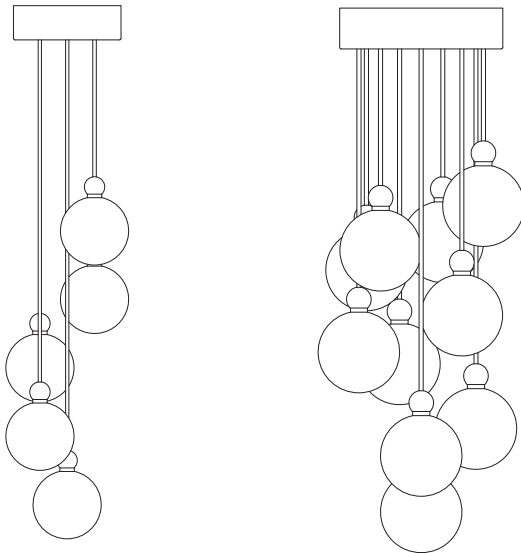

Uva

Inspired by the shape of a grape and vintage perfume bottles, the award-winning Uva pendant is the perfect lamp for creating a modern chandelier. All technical features are hidden in the shiny silver or gold brass ball, a design detail creating a simple and elegant pendant lamp.

Available in multiple different glass colours and crystal cuts.
Mix & match sizes and create a cluster of up to 5 or 10 Uva pendants to hang from a ceiling box.

For clusters, use only article numbers ending with "M"

Award

Although small in size, Uva makes a big statement.

The Uva pendant has received a Special Mention from German Design Award 2022.