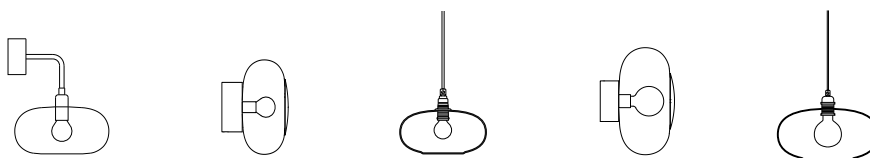

Horizon pendants in Smokey grey (XL)

Horizon surface lamp in Toast (S)

Horizon lamp

Design - Susanne Nielsen / 2018

| | |
|------------------------|---|
| Model | Horizon lamp |
| Product | Horizon pendant, wall and surface lamp |
| Materials | Mouth-blown glass shade, metal fitting and ceiling rose |
| Wire, pendant | Woven textile cord 3x0,75mm ² . Cord length 200cm |
| Wire, wall lamp | Round plastic cord 3x0,75mm ² . (internal wire only) |
| Class | 1 IP20 Voltage 220V-240V - 50Hz CE |
| Bulb | E14 / E27 max 25W LED - CFL - I |

| Type | Wall | Surface | Pendant | Surface | Pendant |
|---|--|--|--------------|--|--------------|
| Size | Small | Small | Small | Medium | Medium |
| Lamp dimensions: | | | | | |
| Metal ceiling rose / wall cup (cm) | Ø8,8 x H=4 | Ø11 x H=5 | Ø7,9 x H=7,8 | Ø11 x H=5 | Ø7,9 x H=7,8 |
| Ø-diameter (cm) | Ø21 | Ø21 | Ø21 | Ø29 | Ø29 |
| Height, incl fitting (cm) | H=25 | H=21(Ø) | H=14 | H=29(Ø) | H=18 |
| Depth from wall (cm) | 24 | 16,5 | | 20,5 | |
| Lamp fitting | E14 max 25W | E14 max 25W | E14 max 25W | E27 max 25W | E27 max 25W |
| Weight, net (kg) | 0,8 | 0,8 | 0,8 | 1,4 | 1,4 |
| Weight, incl packaging (kg) | 1,8 | 1,8 | 1,5 | 2,5 | 2,5 |
| Packaging dimensions (cm) | 2 parcels A:19x30x30 B: 11x20x20 | 2 parcels A:19x30x30 B: 11x20x20 | 19x30x30 | 2 parcels A:22x37x37 B: 18x19x19 | 22x37x37 |